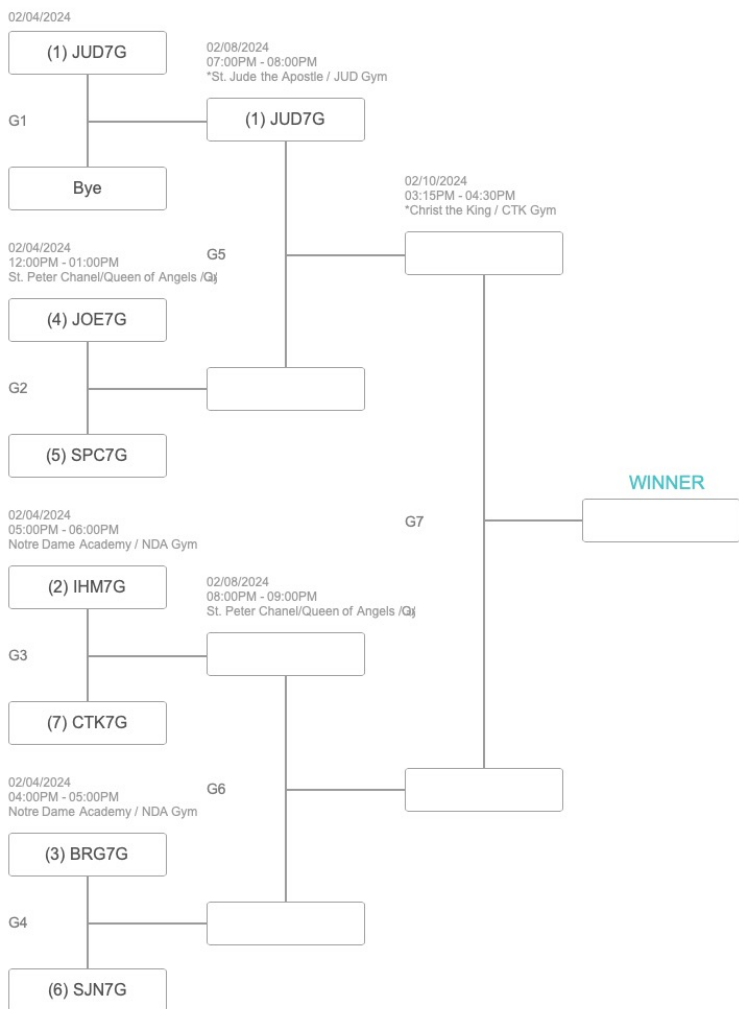

Single Elimination Bracket

Order	Round	Home Team	Away Team	Date	Start Time	End Time	Location	Field
1	1	JUD7G	Bye					
2	1	JOE7G	SPC7G	02/04/2024 [Sun]	12:00 PM	01:00 PM	St. Peter Chanel/Queen of Angels	QA Gym
3	1	IHM7G	CTK7G	02/04/2024 [Sun]	05:00 PM	06:00 PM	Notre Dame Academy	NDA Gym
4	1	BRG7G	SJN7G	02/04/2024 [Sun]	04:00 PM	05:00 PM	Notre Dame Academy	NDA Gym
5	2	JUD7G	G2 Win	02/08/2024 [Thu]	07:00 PM	08:00 PM	*St. Jude the Apostle	JUD Gym
6	2	G3 Win	G4 Win	02/08/2024 [Thu]	08:00 PM	09:00 PM	St. Peter Chanel/Queen of Angels	QA Gym
7	3	G5 Win	G6 Win	02/10/2024 [Sat]	03:15 PM	04:30 PM	*Christ the King	CTK Gym